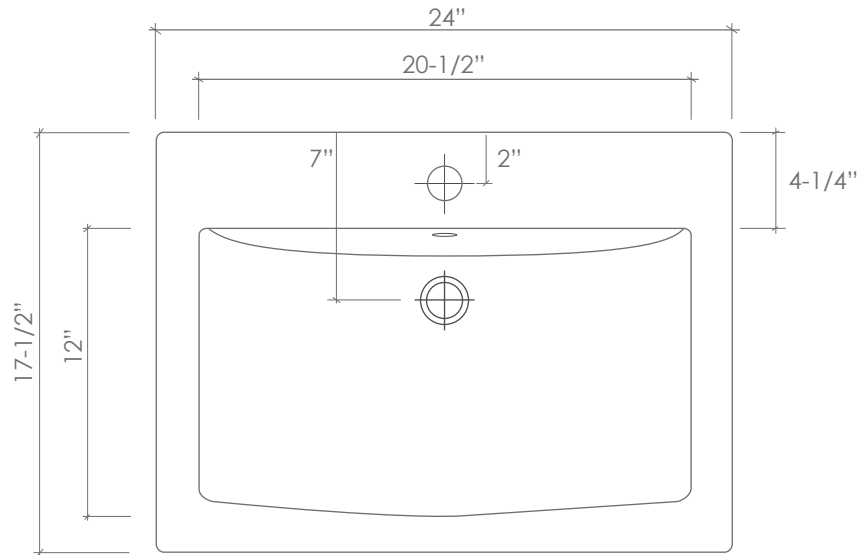

### PRODUCT DESCRIPTION:

- Vitreous China
- For Above Counter Use
- Predrilled Center Faucet Hole
- With Overflow

TOP VIEW

FRONT VIEW