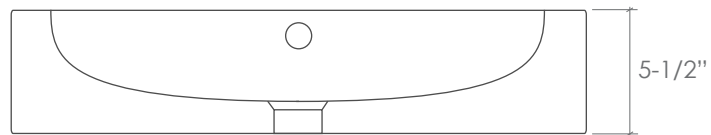

### PRODUCT DESCRIPTION:

- Vitreous China
- For Above Counter Use
- Predrilled Center Faucet Hole
- With Overflow

TOP VIEW

FRONT VIEW